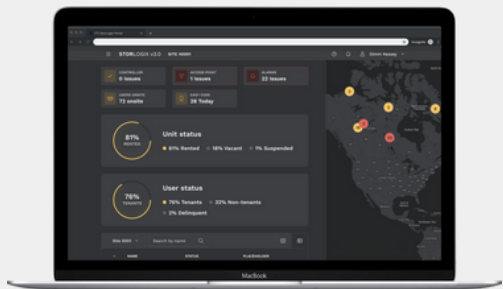

RETROFITTABLE

A cost-effective solution that doesn't disrupt your tenants or require investing in new doors

INTEGRATED SOLUTION

Integrates with other security solutions for real-time visibility into unit status for tenants & operators

SIMPLE INSTALLATION

Can be installed on an occupied door in under 4 minutes -- without the need to open units!

BONUS FEATURE

Self-storage owners and operators can pair StorLogix Cloud and DoorBoss to create an individualized notification system. If a DoorBoss smart lock is tampered with, StorLogix Cloud will notify management immediately via customizable messages.