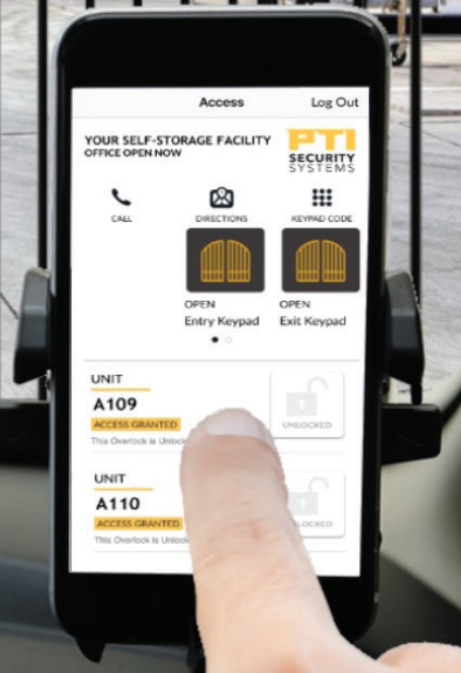

### REMOTE PROPERTY MANAGEMENT

Gain visibility and improve your customer experience by opening gates and doors, viewing site activity, and responding to security concerns instantly

### BOOST OPERATIONAL EFFICIENCIES

From performing lock checks to creating reports, StorLogix Mobile helps you automate operational tasks so you can save money and focus on driving revenue

*“StorLogix Mobile is an easy remedy to everyday challenges faced by several self-storage owners and operators. Every self-storage operator and their management team should have access to this amazing tool.”*

## Operator - Facing Access Control Solutions

Designed to help self-storage owners and operators create a seamless experience for tenants, the EasyCode tenant-facing mobile app provides tenants with the ability to open gates, doors, and view access activity from their mobile device. With over 6,000,000 activations to date, EasyCode is the most advanced access control application in self-storage.