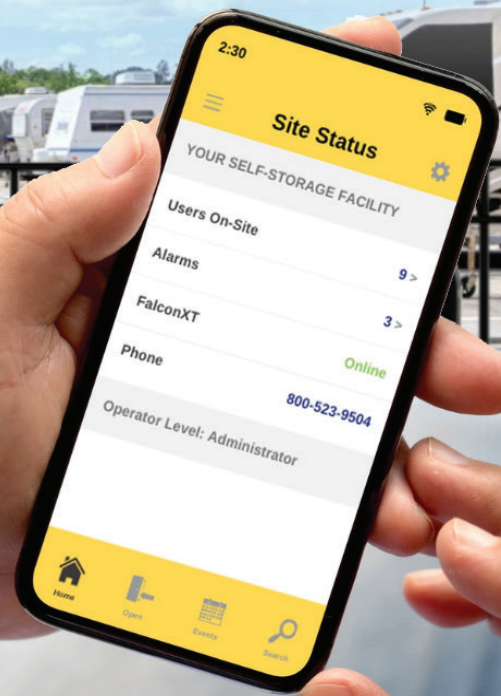

## Operator - Facing Access Control Solutions

The StorLogix Mobile app by PTI Security System™ puts the unequalled power of PTI's flagship access control system in the palm of your hand. View, control, and interact with your StorLogix Cloud software and system controller from anywhere in the world.

### REMOTE PROPERTY MANAGEMENT

Gain visibility and improve your customer experience by opening gates and doors, viewing site activity, and responding to security concerns instantly