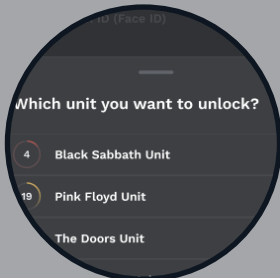

STORID

UNLOCK THE POWER OF PROEDGE

STEPS TO UNLOCK

1.

2.

3.

4.

PTI SECURITY
SYSTEMS

ASSA ABLOY

FEATURES & BENEFITS

STEP 1

When logging into the app, verify that Bluetooth and location tracking are enabled on your phone. Wake up the lock by pressing the button on the ProEdge.

STEP 2

When the lock is awake, it will appear in the list of active devices. A window will appear with a list of active devices asking "Which unit do you want to unlock?"

STEP 3

Click on the lock you wish to open. A window will appear with a message of "Do you want to unlock Lock?"

STEP 4

Swipe right on the window to unlock. A "Lock opened" message will then appear. A green LED light will display on the ProEdge.