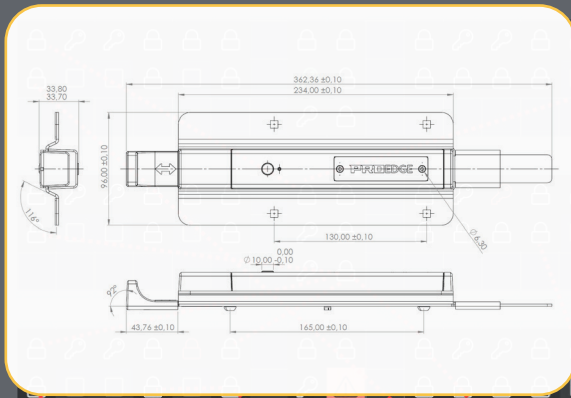

UNIT 101
David Gilmour

- BATTERY: Low Level
- TAMPER ALARM: Fine
- SHARING: Inactive
- SIGNAL: Offline

ACTION BUTTON

ProEdge leverages an onboard LumenRadio to mitigate noise from other wireless systems and a self-healing, adaptive MiraMesh network, with built in redundancies, to maximize uptime using the most optimum data route.

PROEDGE SPECIFICATIONS

	Materials	Material: Stainless steel casing
	Operating Temperature	-31° F to 150° F
	Tamper Resistance	- Onboard accelerometer - Breakaway tab
	IP Class Grade	IP55
	Battery	3 years or 6,500+ lock/unlock cycles - Battery type: Lithium-Manganese Dioxide - Suitable for all environments
	Connectivity	- Bluetooth Low-Energy 4.2 30 meter range - StorID app for tenant access
	Monitoring	- LED light indicates lock status - Access logs sync with StorLogix Cloud

UNLOCK THE POWER OF PROEDGE WITH STORID

Discover the full potential of the ProEdge solution by installing and activating the StorID app. Available for both iOS and Andoid devices, StorID provides tenants a convenient method to unlock and lock their storage units by direct-ly connecting to ProEdge via Bluetooth.