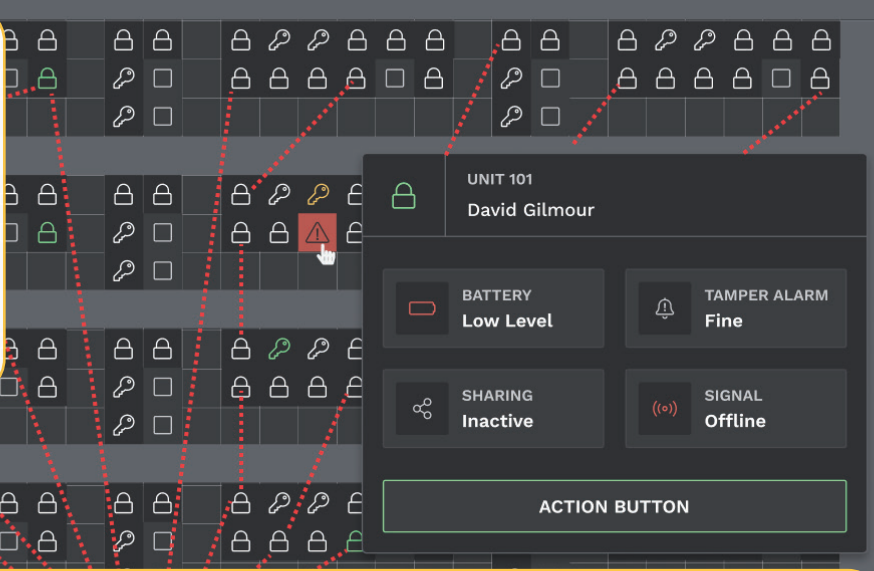

PROEDGE

The Simple, Elegant Smart Latch

The ProEdge Smart Latch, by PTI Security Systems, simplifies door security for both operators and tenants with its next-generation Bluetooth technology that provides keyless access, automated rental possibilities, and overlocking functionality. This one latch is all that is needed to accommodate left and right hand doors and is designed for both flat and corrugated doors. Tenants just need to swipe left on the app to unlock the latch.

BLUETOOTH CONNECTIVITY

Tenant access controlled through a next generation Bluetooth connection via the StorID mobile app.

TAMPER RESISTANT BREAKAWAY TAB

A breakaway tab, with onboard accelerometer, mitigates forced entry efforts and notifies both tenant and owner in real-time.

STORLOGIX CLOUD INTEGRATION

StorLogix Cloud connectivity through a robust mesh network provides operators with information on tenant access and overlocking capabilities.

3-YEAR BATTERY PERFORMANCE

A single lithium-manganese dioxide battery performs up to three years. A “wake” function extends the battery life so the unit is not always “listening.”

UNIT 101
David Gilmour

- BATTERY: Low Level
- TAMPER ALARM: Fine
- SHARING: Inactive
- SIGNAL: Offline

ACTION BUTTON

ProEdge leverages an onboard LumenRadio to mitigate noise from other wireless systems and a self-healing, adaptive MiraMesh network, with built in redundancies, to maximize uptime using the most optimum data route.